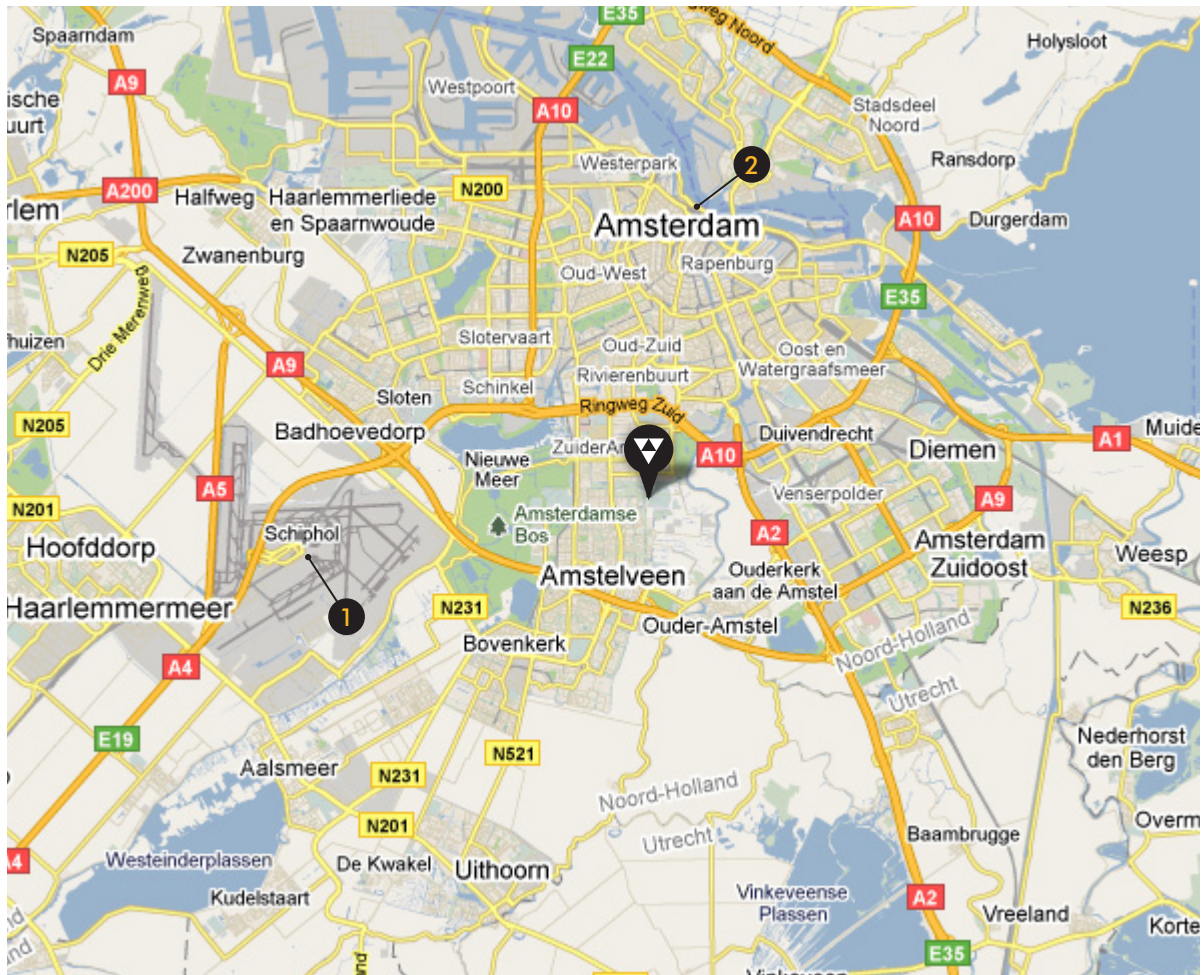

DISTANCE FROM:

Schiphol Airport ----- 14.3 KM

Asterdam Centraal ----- 10.8 KM

Approximately 45 minutes via tram/walk to office

NEAREST TRAM/METRO STOP:

Tram 5, Kronenburg stop

Metro 51, Kronenburg stop

Map *of the area*

- 1 SCHIPHOL AIRPORT
- 2 AMSTERDAM CENTRAAL

Taxi

services

- ▶ **AMSTELVEEN TAXI**
Tel: 020 645 0200
020 677 7777

Hotels

in the neighbourhood

- ▶ **AMSTERDAM MARRIOTT HOTEL**
Stadhouderskade 12
1054 ES Amsterdam

Tel: 020 607 5555
Distance to Office: 7.5 KM (driving)
- ▶ **HILTON AMSTERDAM AIRPORT**
Schiphol Boulevard 701
1118 BN Schiphol
Netherlands

Tel: 020 710 0400
Distance to Office: 14.3 KM (driving)
- ▶ **CITIZEN M AMSTERDAM**
Prinses Irenestraat 30
1077 WX Amsteram

Tel: 020 4533940
www.deli-shop.nl

Shopping

in the neighbourhood

▶ **P.C. HOOFSTRAAT**

Located between Vondelpark and the Rijksmuseum
Amsterdam's upscale and exclusive shopping area.

▶ **KALVERTSTRAAT**

Located by the Dam Square/Royal Palace